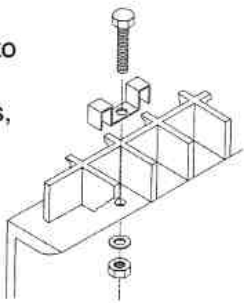

SB

PACKING HOUSE — EQUIPMENT —

Fibergrate

Composite Structures

Ergonomic Work Stands

PN:	SIZE:	HEIGHT:	WEIGHT:
238110	18" x 24"	10"	26.4
238102	18" x 24"	2"	9.6
238104	18" x 24"	4"	13.8
238106	18" x 24"	6"	18
238108	18" x 24"	8"	22.2
238010	24" x 24"	10"	29.6
238002	24" x 24"	2"	12.8
238004	24" x 24"	4"	17
238006	24" x 24"	6"	21.2
238008	24" x 24"	8"	25.4
238210	36" x 24"	10"	34.2
238202	36" x 24"	2"	19.4
238204	36" x 24"	4"	23.1
238206	36" x 24"	6"	26.8
238208	36" x 24"	8"	30

TYPE M HOLD DOWN

CLIPS: secure panels to a support in the same manner as Type J Clips, but designed to use two adjacent grating bars for a more secure fit. Similar in design to metal grating saddle clips.