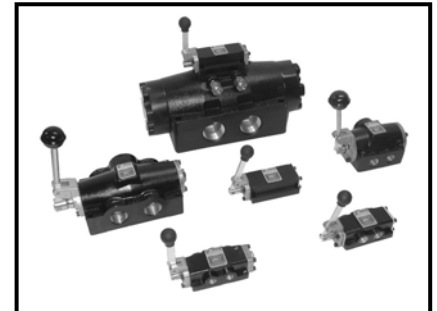

# PNEUMATIC COMPONENTS

## FILTER, REGULATOR, LUBRICATOR ASSEMBLIES

Our PN#	Size
290100	1/4" NPT
290101	3/8" NPT
290102	1/2" NPT
290103	3/4" NPT
290104	1" NPT

## MANUAL DIRECTIONAL CONTROL VALVES

Manufacturer Model #	Our PN#	Size	Description
HE2	290200	1/4" NPT	2 POSITION DETENT MANUAL
HE3	290201	3/8" NPT	2 POSITION DETENT MANUAL
HE4	290202	1/2" NPT	2 POSITION DETENT MANUAL
HE6	290203	3/4" NPT	2 POSITION DETENT MANUAL